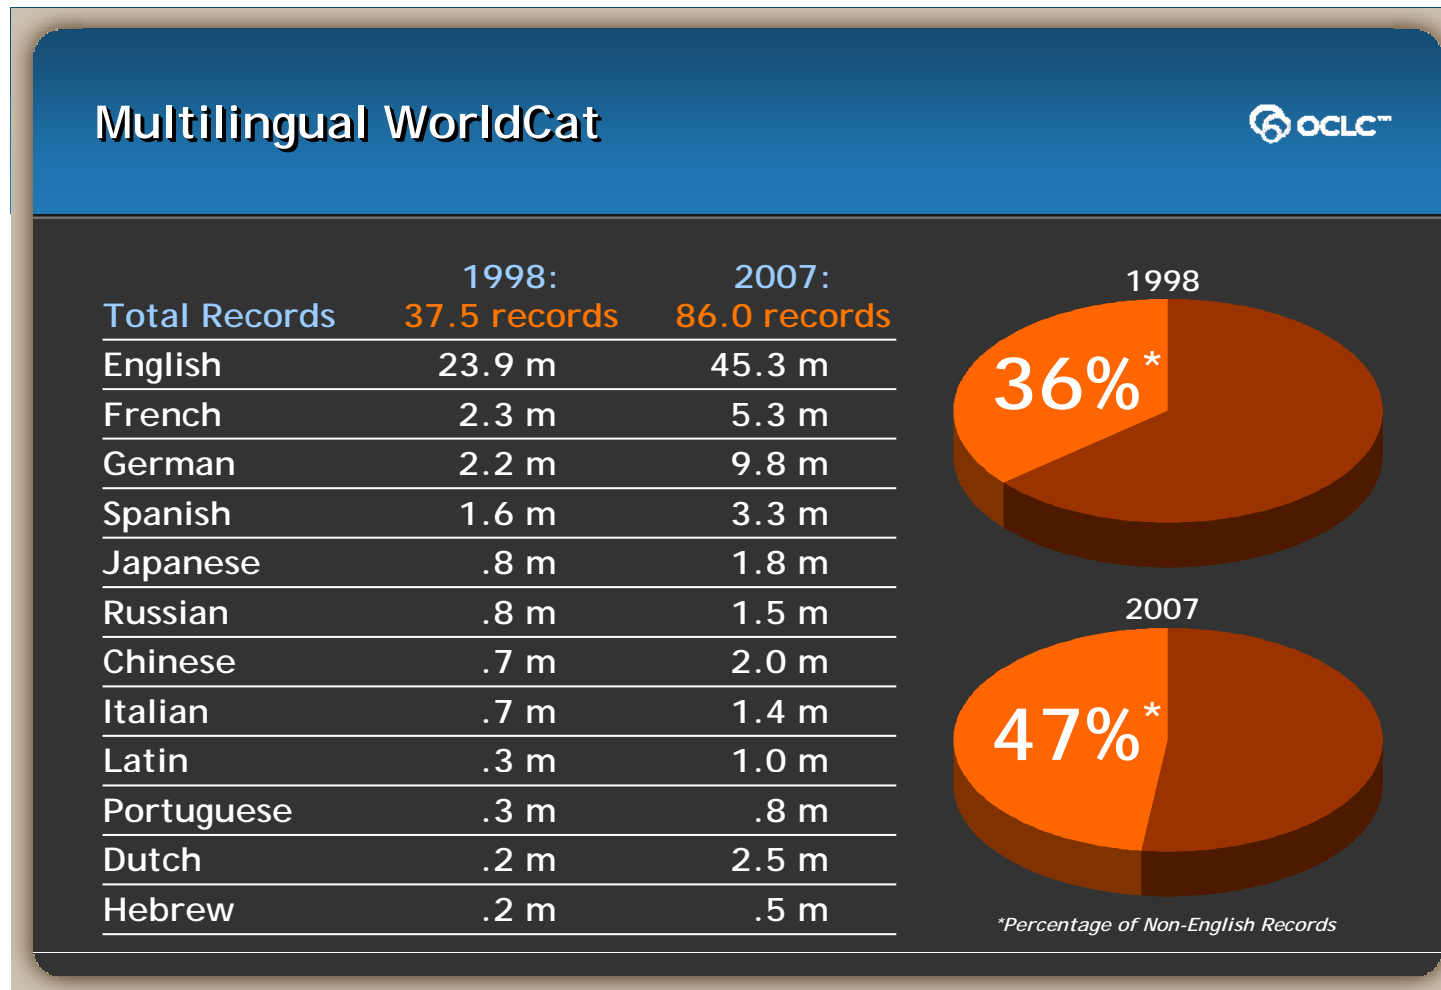

WorldCat: Zuwachs und Sprachenrelevanz