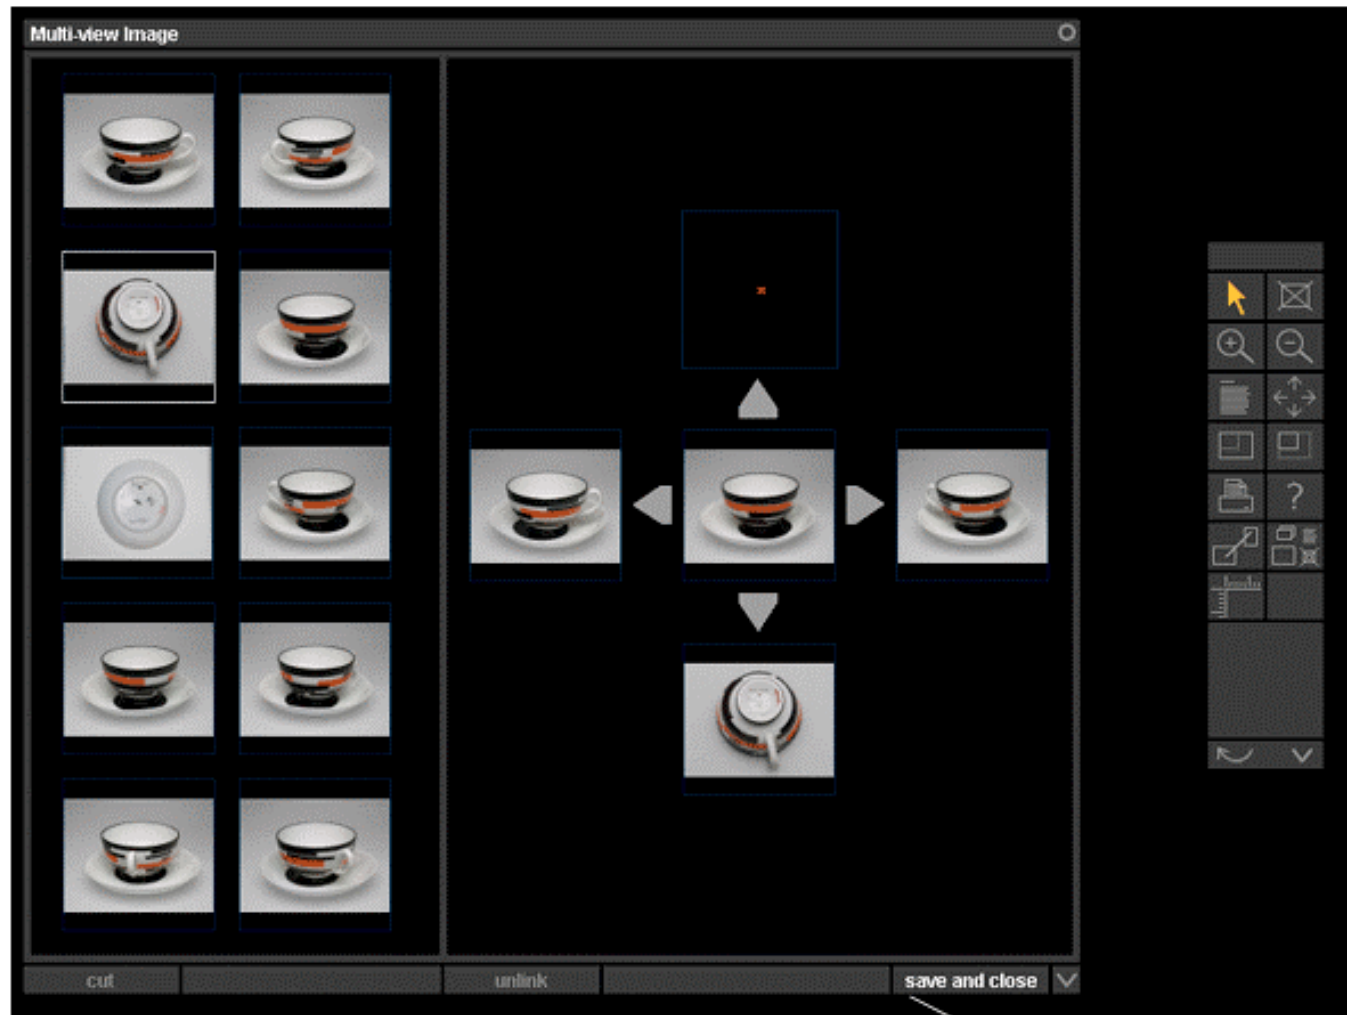

Insight Software-Highlights: "Multi-View-Objekte"

Insight Software-Highlights

- "Thumbnail"-Anzeige
- einfache Suche
- erweiterte Suche
- hierarchische Suche
- Suche nach Medientyp
- "Cross Collection Search"
- Standard-Metadaten
- Digitaler "Lichttisch"
- hochauflösende Darstellung
- Anmerkungen und Links
- Maße und Maßstäbe
- "Multi-View Objekte"
- Image-Gruppen
- Digitale Dia Show
- Exportieren und Drucken

Select when finished.