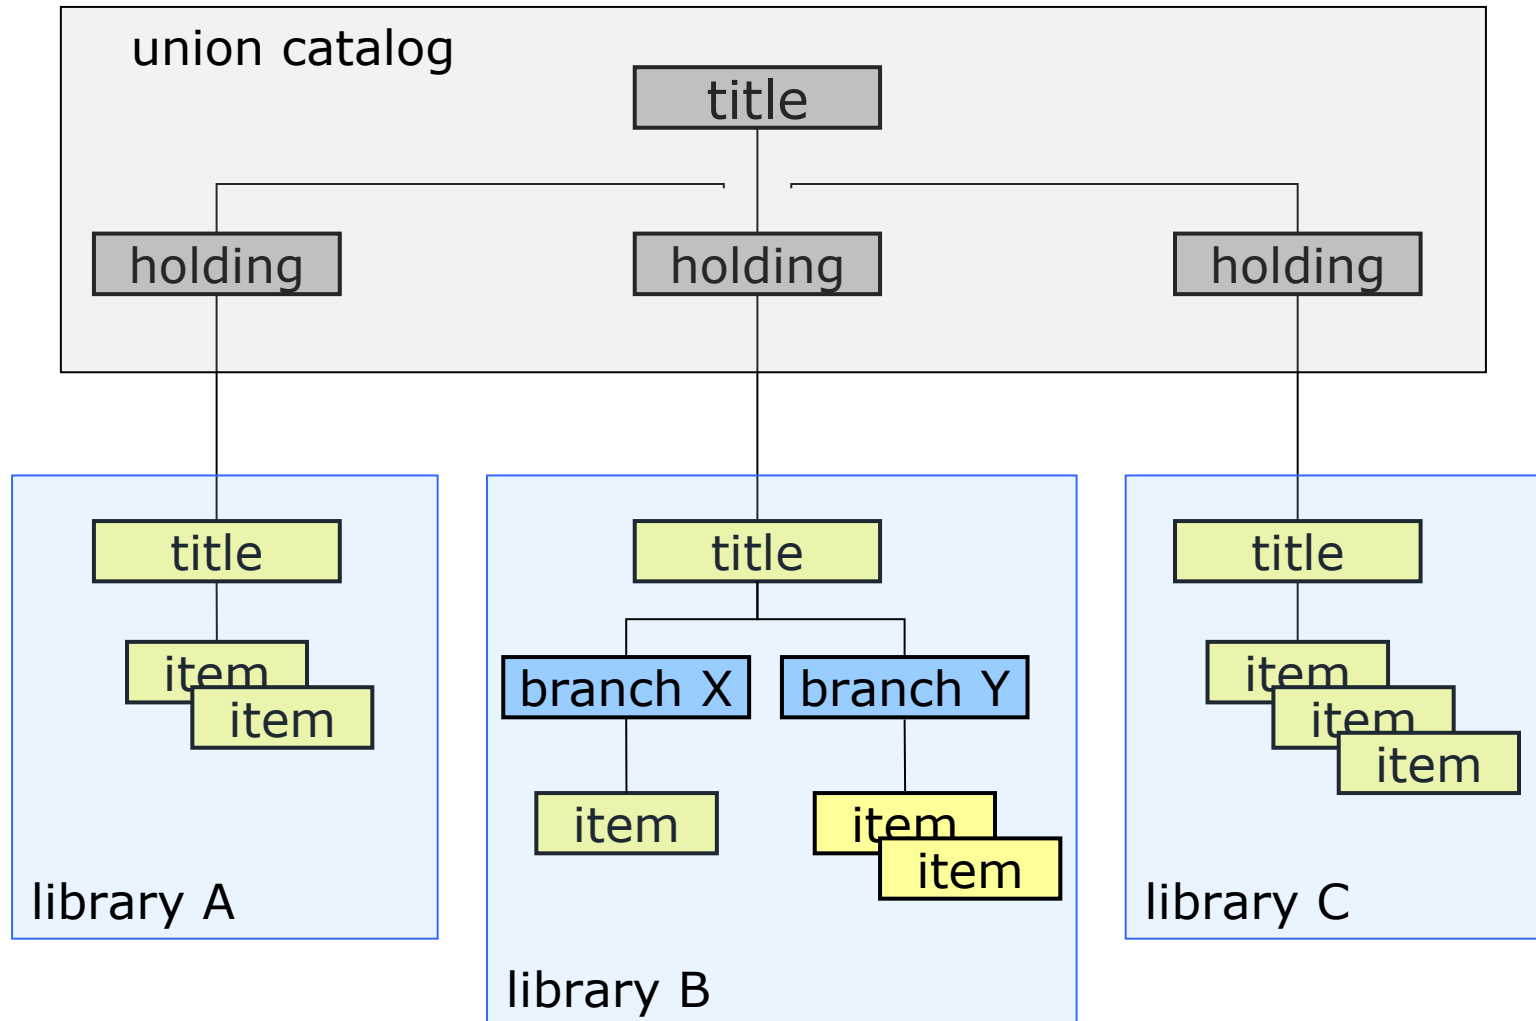

Horizon

HORIZON

Application Service

at

Library Service Center Constance

(BSZ Konstanz)

Union Catalog + HORIZON

- History (1986–1994–2002)
- Union Catalog Architecture (2005)

HORIZON Application Service

- Customers
- Service Team
- Service

Union Catalog Architecture 2006
2 Systems / 4 Databases

Customers

- 42 Academic Libraries
- 4 Museum Libraries
- 7 Special Libraries

thereof